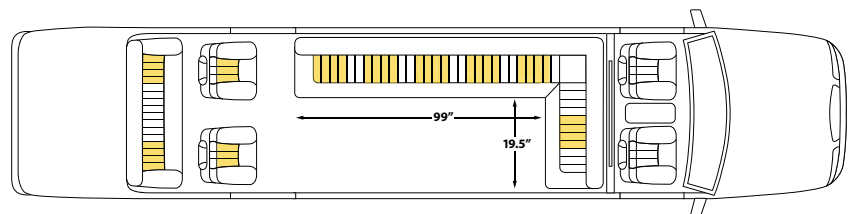

STANDARD SEATING

140-inch with Standard J-Seat

Coach Builders
DaBryan
ACCUBUILT

For more information, please call (800) 842-5391
(417) 864-4411 or visit www.dabryan.com