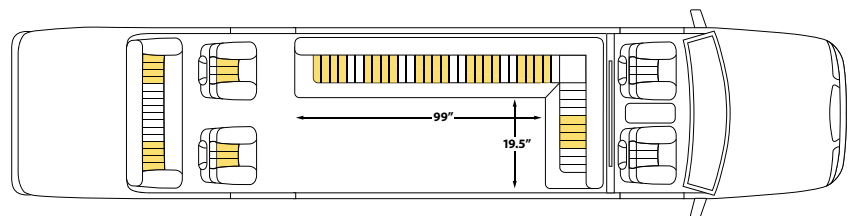

STANDARD SEATING

140-inch with Standard J-Seat

Coach Builders
DaBryan
ACCUBUILT

For more information, please call (800) 842-5391
(417) 864-4411 or visit www.dabryan.com